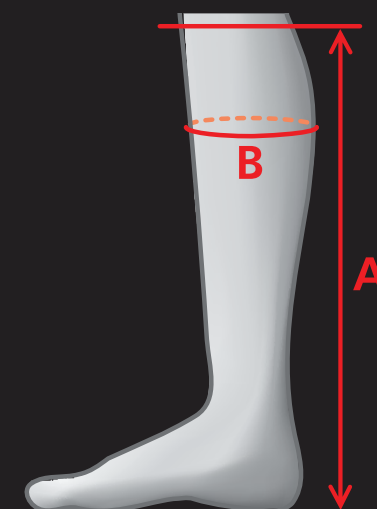

SIZE CHARTS - TALL BOOTS

SOVEREIGN

REGULAR - REGULAR			REGULAR - NARROW			REGULAR - EX. NARROW			REGULAR - PLUS			REGULAR - WIDE		
SIZE	A	B	SIZE	A	B	SIZE	A	B	SIZE	A	B	SIZE	A	B
36	44	33-35	36	45	31-33	37	45	29,5-31,5	37	45	35,5-37,5	37	45	39-41
37	45	34-36	37	46	31-33	38	46	30,5-32,5	38	46	36,5-38,5	38	46	40-42
38	46	35-37	38	46	32-34	39	46	30,5-32,5	39	47	37,5-39,5	39	47	40-42
39	47	36-38	39	47	33-35	40	47	31,5-33,5	40	47	38,5-40,5	40	47	41-43
40	47	37-39	40	48	34-36	41	47	31,5-33,5	41	47	39,5-41,5	41	47	41-43
41	47	38-40	41	49	35-37	42	48	32,5-34,5	42	48	40,5-42,5	42	48	42-44
42	48	39-41	42	50	36-38				43	49	41,5-43,5	43	49	43-45
43	49	40-42												

SHORT - REGULAR			SHORT - NARROW			SHORT - WIDE			TALL - REGULAR			TALL - NARROW		
SIZE	A	B	SIZE	A	B	SIZE	A	B	SIZE	A	B	SIZE	A	B
36	40	33-35	36	40	30-32	37	41	39-41	36	46	33-35	36	46	31-33
37	41	34-36	37	41	31-33	38	42	40-42	37	47	34-36	37	47	31-33
38	42	35-37	38	42	32-34	39	43	40-42	38	48	35-37	38	48	32-34
39	43	36-38	39	43	33-35	40	43	41-43	39	49	36-38	39	49	33-35
40	43	36-38	40	44	34-36	41	43	42-44	40	49	37-39	40	49	34-36
41	43	37-39	41	44	35-37				41	50	38-40	41	50	35-37
									42	50	39-41	42	51	36-38
									43	51	40-42	43	52	37-39

- 02041 REGULAR/REGULAR 36-43
- 02048 REGULAR/NARROW 36-42
- 02163 REGULAR/EXTRA NARROW 37-42
- 02049 REGULAR/PLUS 37-43
- 02069 REGULAR/WIDE 37-43
- 02047 SHORT/REGULAR 36-41
- 02136 SHORT/NARROW 36-41
- 02141 SHORT/WIDE 37-41
- 02072 TALL/REGULAR 36-43
- 02073 TALL/NARROW 36-43

HOW TO MEASURE YOUR LEG FOR A MOUNTAIN HORSE TALL BOOT?

SCAN THE QR-CODE TO VIEW OUR VIDEO GUIDE!

SOVEREIGN LUX

REGULAR - REGULAR			REGULAR - NARROW			REGULAR - PLUS			REGULAR - WIDE			SHORT - REGULAR		
SIZE	A	B	SIZE	A	B	SIZE	A	B	SIZE	A	B	SIZE	A	B
36	44	33-35	36	45	31-33	37	45	35,5-37,5	37	45	39-41	36	40	33-35
37	45	34-36	37	46	31-33	38	46	36,5-38,5	38	46	40-42	37	41	34-36
38	46	35-37	38	46	32-34	39	47	37,5-39,5	39	47	40-42	38	42	35-37
39	47	36-38	39	47	33-35	40	47	38,5-40,5	40	47	41-43	39	43	36-38
40	47	37-39	40	48	34-36	41	47	39,5-41,5	41	47	41-43	40	43	36-38
41	47	38-40	41	49	35-37	42	48	40,5-42,5	42	48	42-44	41	43	37-39
42	48	39-41	42	50	36-38	43	49	41,5-43,5	43	49	43-45			
43	49	40-42												

SHORT - NARROW			TALL - REGULAR			TALL - NARROW		
SIZE	A	B	SIZE	A	B	SIZE	A	B
36	40	30-32	36	46	33-35	36	46	31-33
37	41	31-33	37	47	34-36	37	47	31-33
38	42	32-34	38	48	35-37	38	48	32-34
39	43	33-35	39	49	36-38	39	49	33-35
40	44	34-36	40	49	37-39	40	49	34-36
41	44	35-37	41	50	38-40	41	50	35-37
			42	50	39-41	42	51	36-38
			43	51	40-42	43	52	37-39

- 02143 REGULAR/REGULAR 36-43
- 02144 REGULAR/NARROW 36-42
- 02146 REGULAR/PLUS 37-43
- 02148 REGULAR/WIDE 37-43
- 02145 SHORT/REGULAR 36-41
- 02159 SHORT/NARROW 36-41
- 02147 TALL/REGULAR 36-43
- 02149 TALL/NARROW 36-43