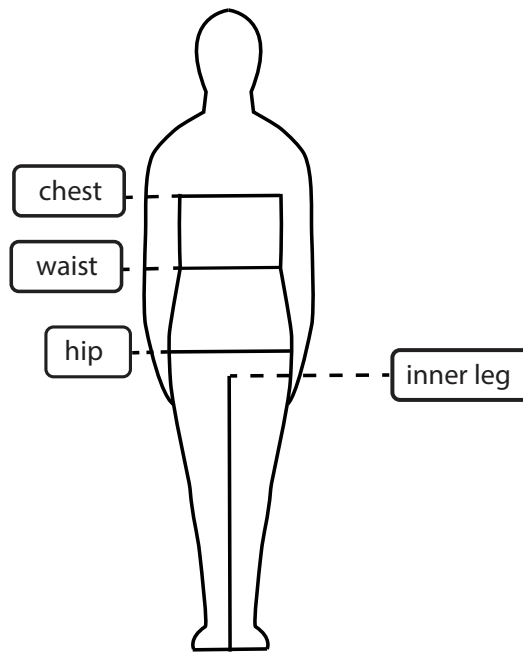

SIZE CHART - RIDING WEAR

Unisex	XXS	XS		S	M		L	XL		XXL
Ladies size	XS	S		M	L		XL	XXL		
Ladies size	34	36	38	40	42	44	46	48	50	52

LADIES	XS	S		M	L		XL	XXL		
Ladies size	34	36	38	40	42	44	46	48	50	52
Chest (cm)	80	84	88	92	96	100	104	110	116	122
Hip (cm)	88	92	96	100	104	108	112	117	122	129

UNISEX	XXS	XS	S	M	L	XL	XXL
Mens sizes	42	44	46-48	50	52-54	56	58-60
Chest (cm)	82	88	94	100	106	112	118
Waist (cm)	70	76	82	88	94,5	102	111
Hip (cm)	88	94	100	106	112	118	124

MEN	XS		S		M		L		XL		XXL	
Mens sizes	40	42	44	46	48	50	52	54	56	58	60	62
Chest (cm)	80	84	88	92	96	100	104	108	112	116	120	124
Waist (cm)	68	72	76	80	84	88	92	96	100	104	108	112

LADIES BREECHES	34	36	38	40	42	44	46	48
Waist (cm)	64	67	70	74	78	82	86	91
Hip (cm)	90	93	96	99	102	106	110	115
Inner leg, Regular (cm)	71	71	71	71	71	71	71	71
Inner leg, Long (cm)	75	75	75	75	75	75	75	75

MENS BREECHES	44	46	48	50	52	54	56	58
Waist (cm)	72	76	80	84	88	92	97	102
Inner leg, Regular (cm)	75	75	75	75	75	75	75	75

CHILDREN						
Height/Size	120	130	140	150	160	170
Size	JRXS	JRS	JRM	JRL	JRXL	JRXXL
Age/Size	5-6 yrs	7-8 yrs	9-10 yrs	11-12 yrs	13 yrs	14-15 yrs